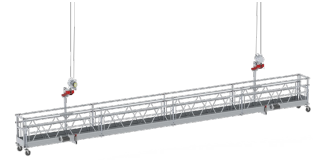

Modular Suspended Platform (MHB 80)

✓ Professional use

- Available with end or walk-through stirrups
- Stable, strong and reliable
- Modular system, many possible configurations
- Up to 26 metres in length

MHB 80 suspended platform. The most comprehensive, modular suspended platform system

With the MHB 80, the options are endless. The suspended platform is modular, allowing multiple configurations. The MHB 80 has higher side frames and U-frames compared to the MHB 60. This allows a longer platform length or a higher loading capacity. The lightweight material is very strong and reliable. The MHB 80 will take you to great heights, safely. It is the best system for maintenance and renovation jobs.

The smart design means that all of the individual components are easy to assemble and disassemble. Moreover the components are compact to store and easy to transport. The MHB 80 is available with end and walk-through stirrups. The end stirrups are mounted at the ends of the suspended platform and offer a maximum length of 18 metres. The walk-through stirrups can extend that length to up to 26 metres. Walk-through stirrups are used if the length of the entire suspended platform exceeds the length between the ropes/hoists.

Compact and easy to transport.

The suspended platform is made up of many individual components. Easy to disassemble and compact to store and transport.

Lightweight and strong

The lightweight aluminium is very strong and reliable. And takes you to great heights, safely.