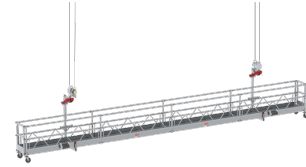

Modular Suspended Platform (MHB 60)

✓ Professional use

- Available with end or walk-through stirrups
- Stable, strong and reliable
- Modular system, many possible configurations
- Up to 21 metres in length

MHB 60 suspended platform. The most comprehensive, modular suspended platform system

With the MHB 60, the options are endless. The suspended platform is modular, allowing multiple configurations. The lightweight material is very strong and reliable. The MHB 60 will take you to great heights, safely. It is the best system for maintenance and renovation jobs.

The smart design means that all of the individual components are easy to assemble and dismantle. The components are compact to store and easy to transport. The MHB 60 is available with end and walk-through stirrups. The end stirrups are mounted at the ends of the suspended platform and offer a maximum length of 15 metres between the stirrups. By using walk-through stirrups you can extend that length to up to 21 metres in total. Walk-through stirrups are used if the length of the entire suspended platform exceeds the length between the ropes/hoists.

Compact and easy to transport.

The suspended platform is made up of many individual components. Easy to disassemble and compact to store and transport.

Lightweight and strong

The lightweight aluminium is very strong and reliable. And takes you to great heights, safely.